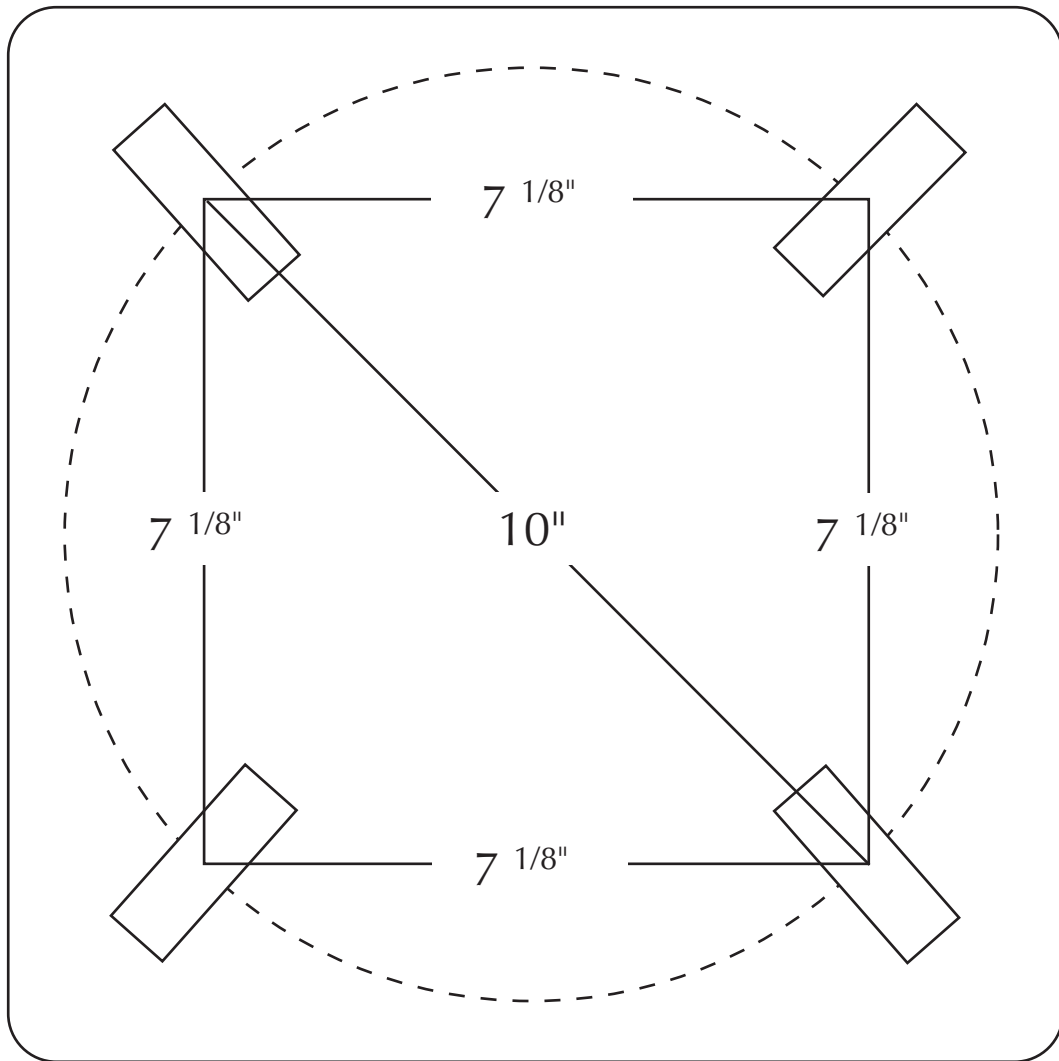

# TECHLIGHT BOLT CIRCLE

$10''$  x  $10''$

NOT TO SCALE