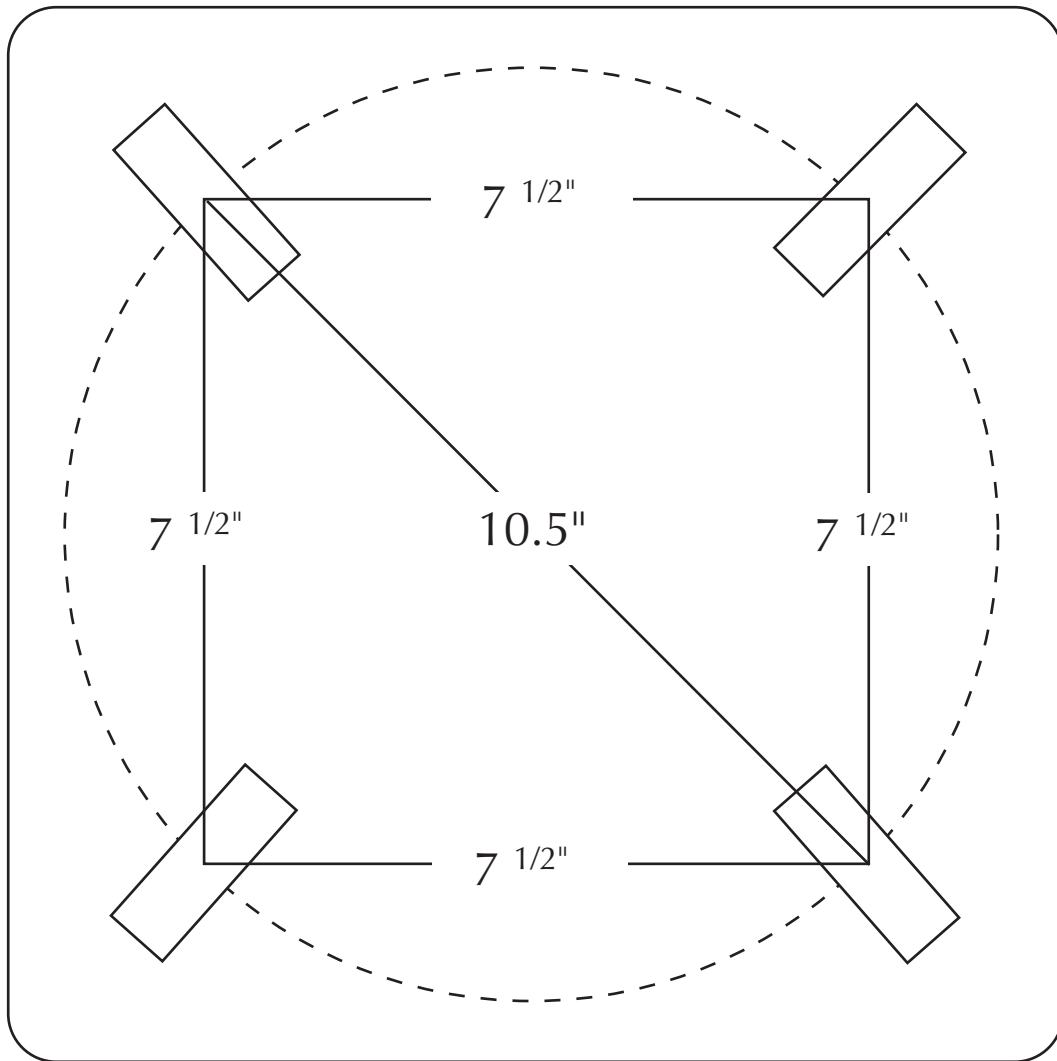

# TECHLIGHT BOLT CIRCLE

**10.5" x 10.5"**

**NOT TO SCALE**