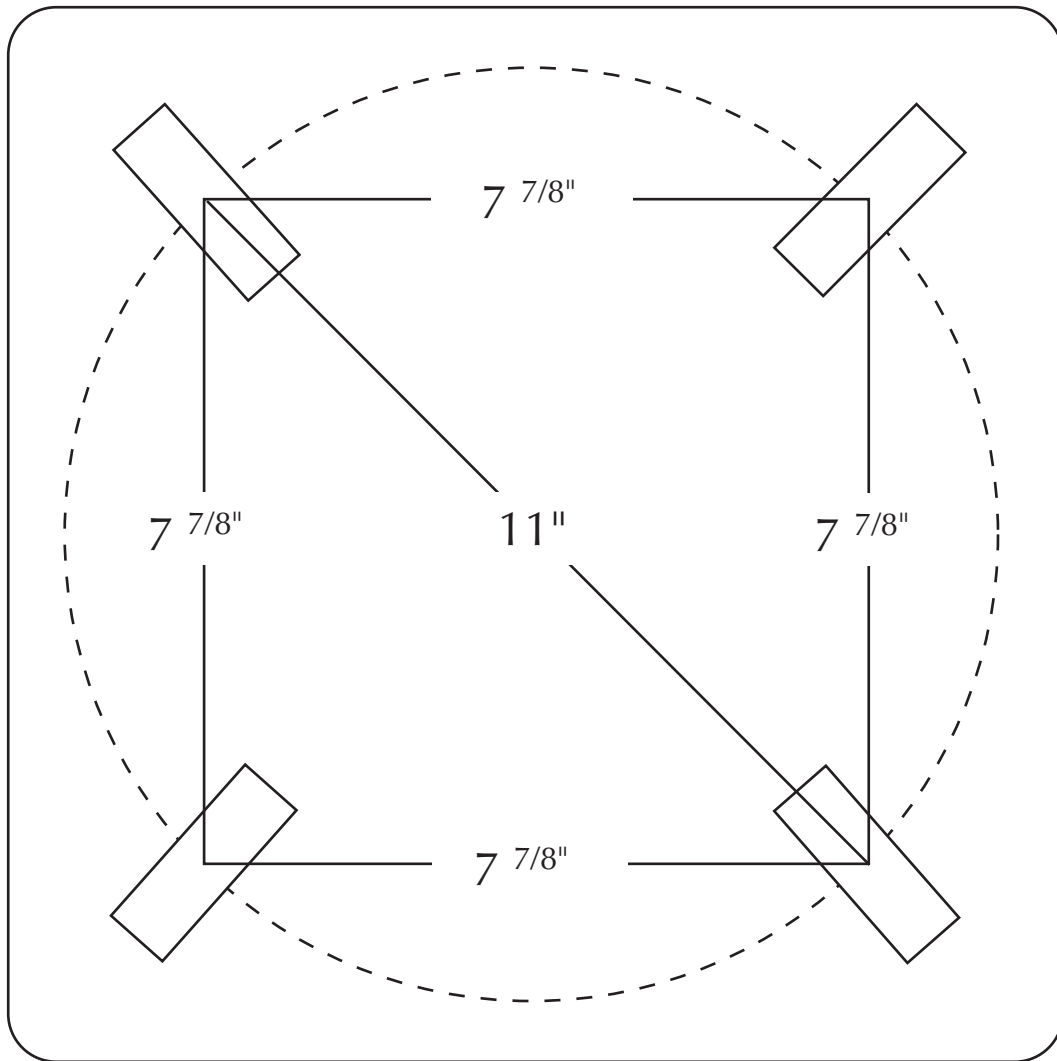

TECHLIGHT BOLT CIRCLE

11" x 11"

NOT TO SCALE