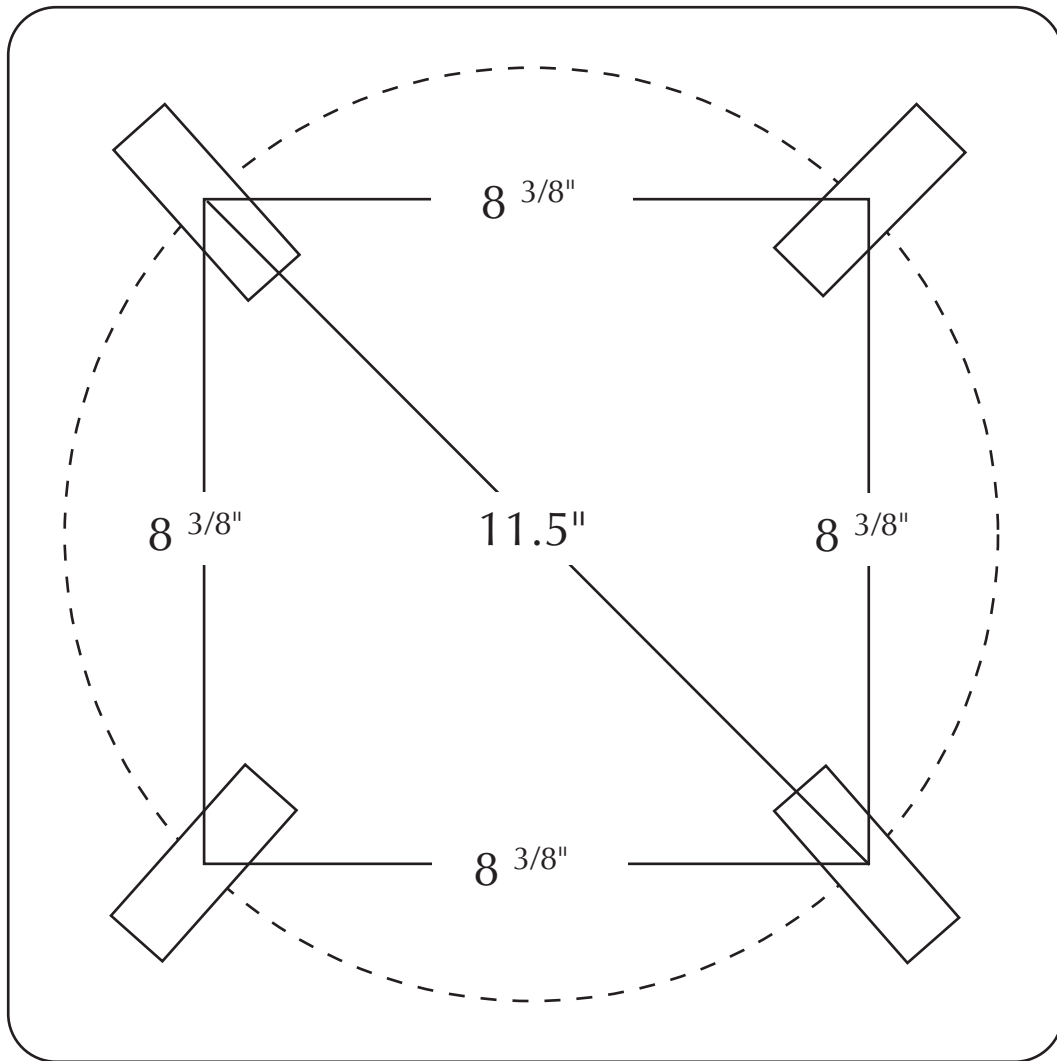

TECHLIGHT BOLT CIRCLE

11.5" x 11.5"

NOT TO SCALE