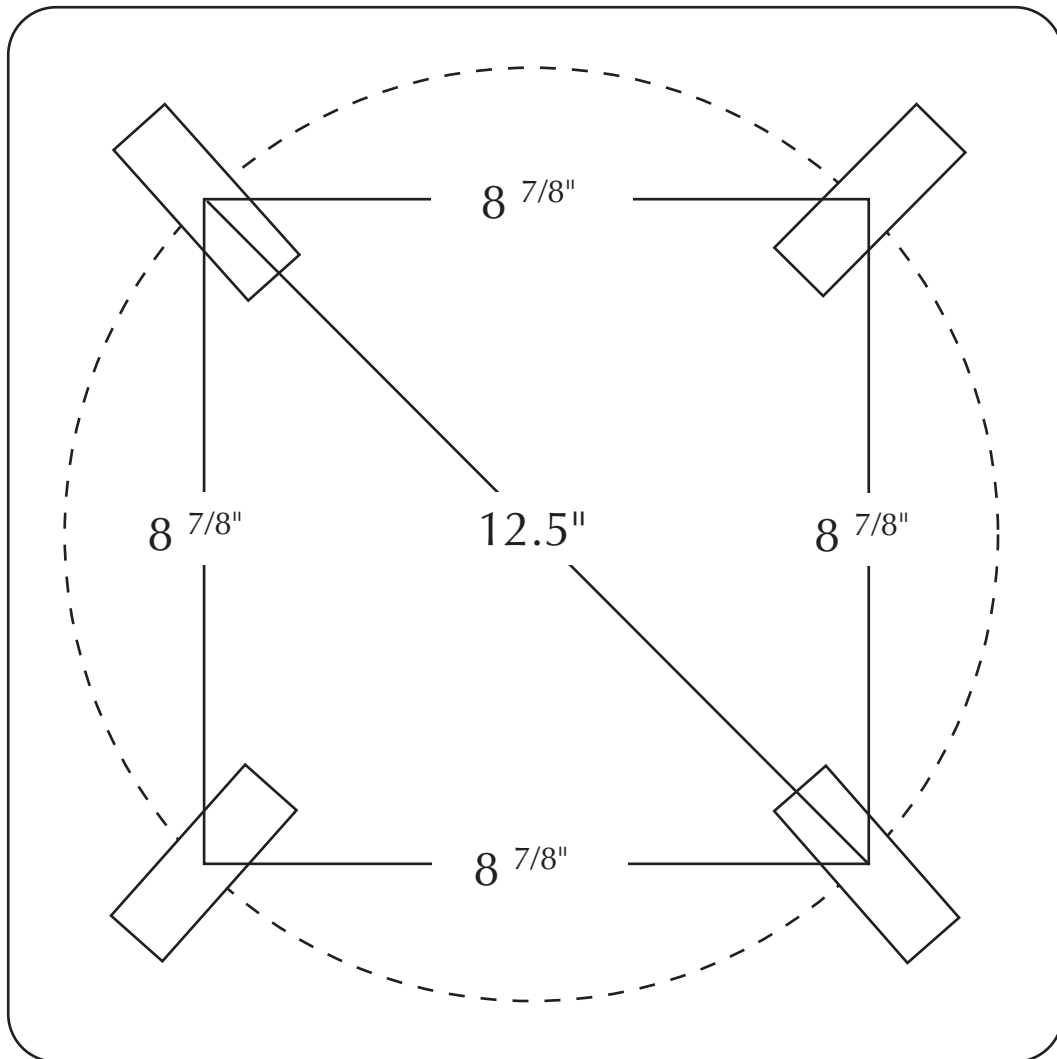

TECHLIGHT BOLT CIRCLE

12.5" x 12.5"

NOT TO SCALE