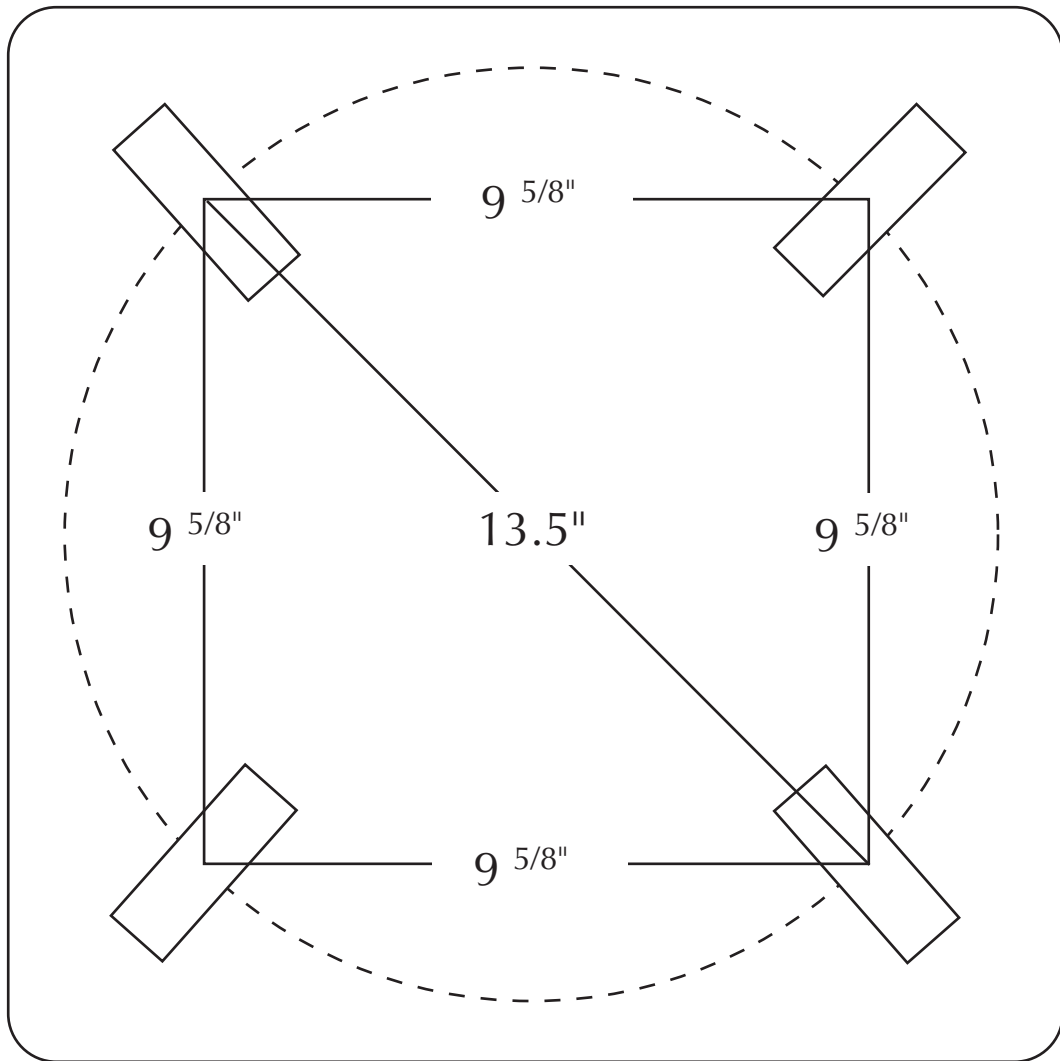

TECHLIGHT BOLT CIRCLE

13.5" x 13.5"

NOT TO SCALE