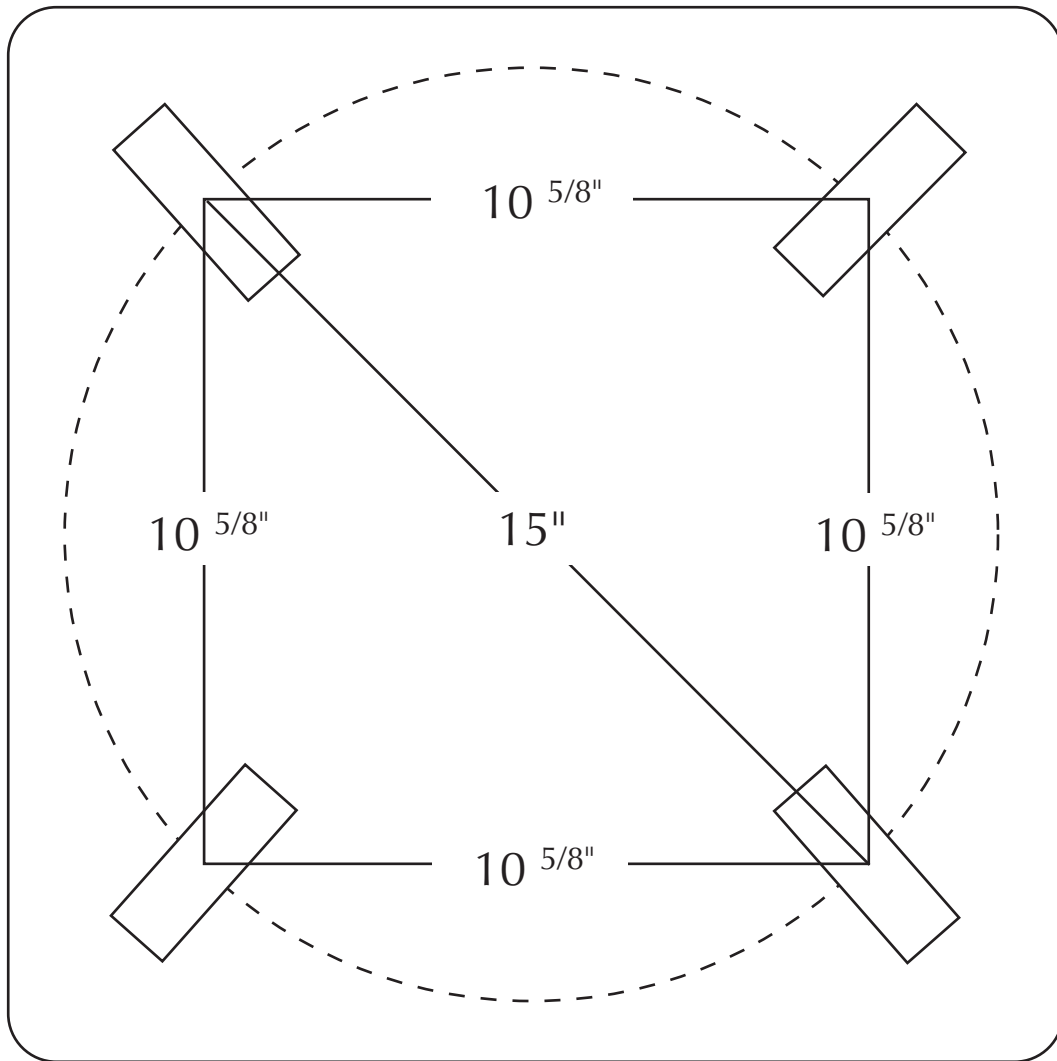

TECHLIGHT BOLT CIRCLE

15" x 15"

NOT TO SCALE