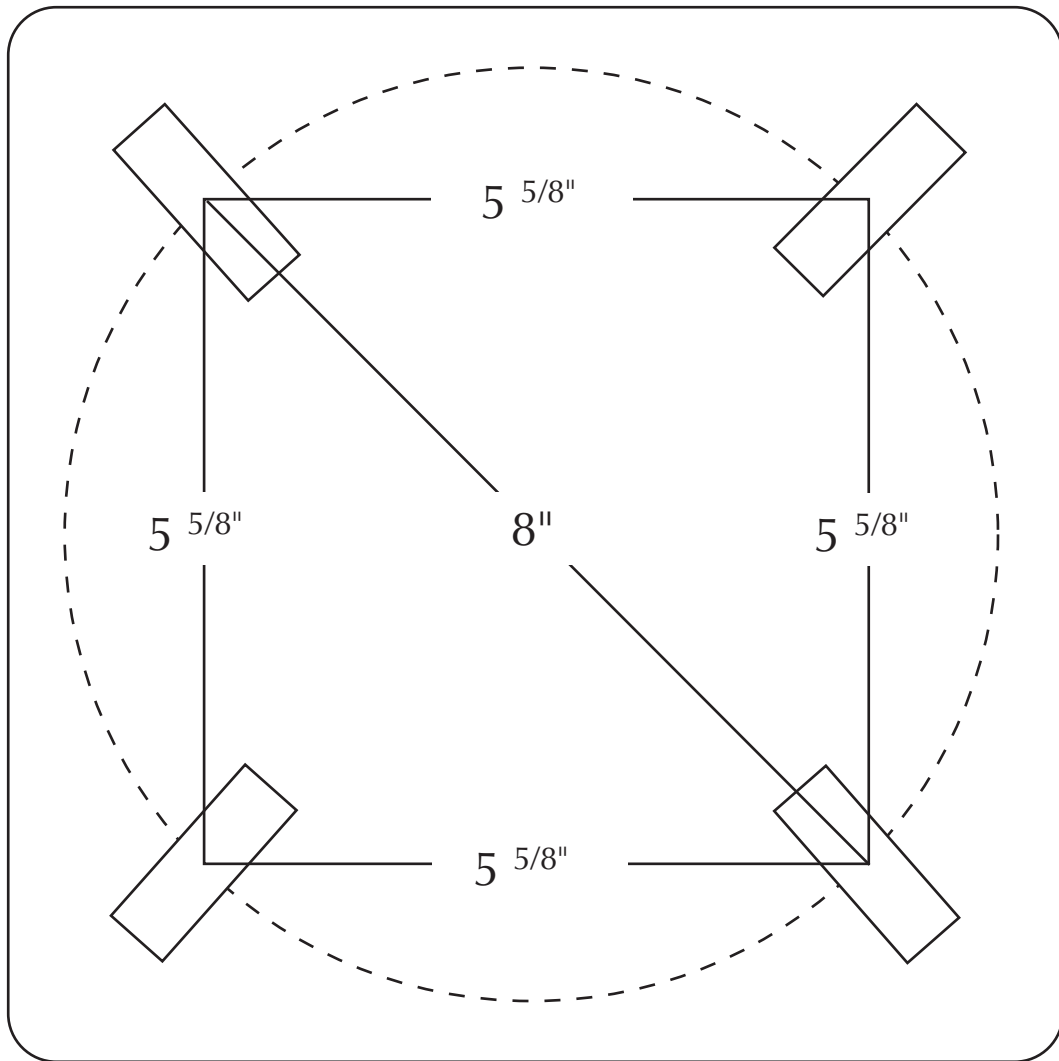

TECHLIGHT BOLT CIRCLE

8" x 8"

NOT TO SCALE