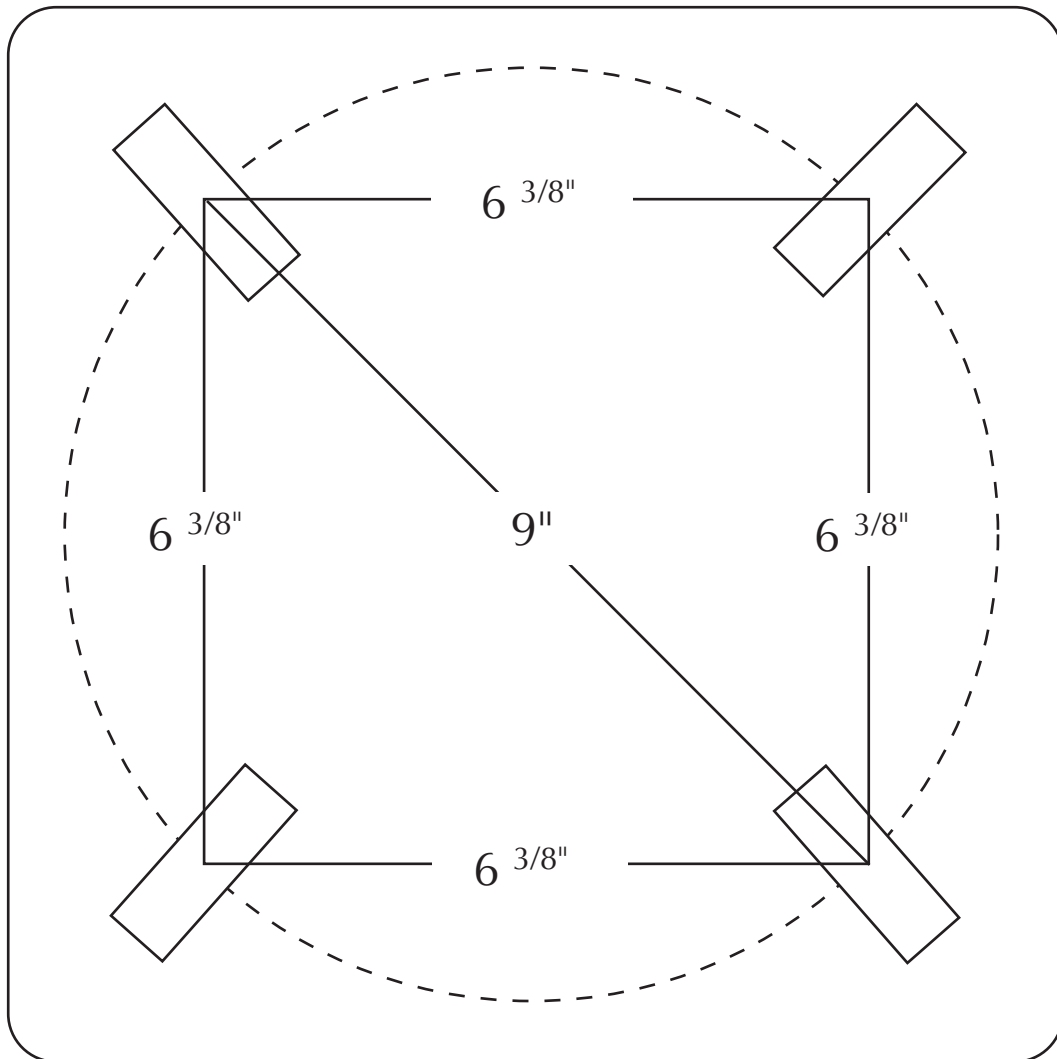

TECHLIGHT BOLT CIRCLE

$9'' \times 9''$

NOT TO SCALE